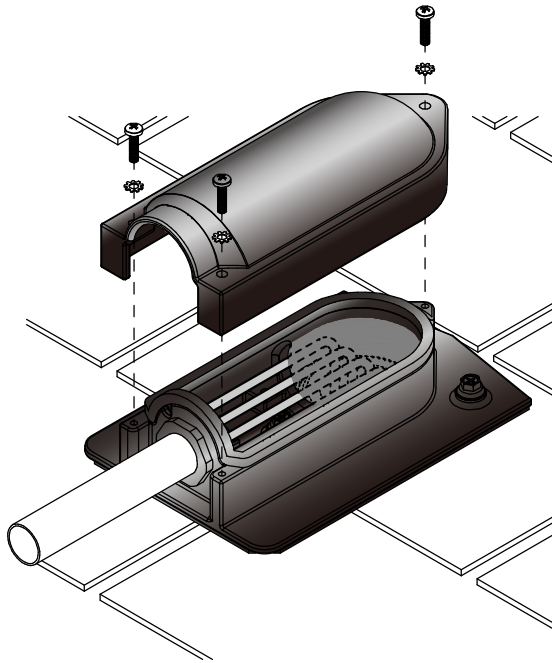

RT-Roof Entry Bracket

Self-flashing wire management roof entry bracket for asphalt & metal roofs

Installation